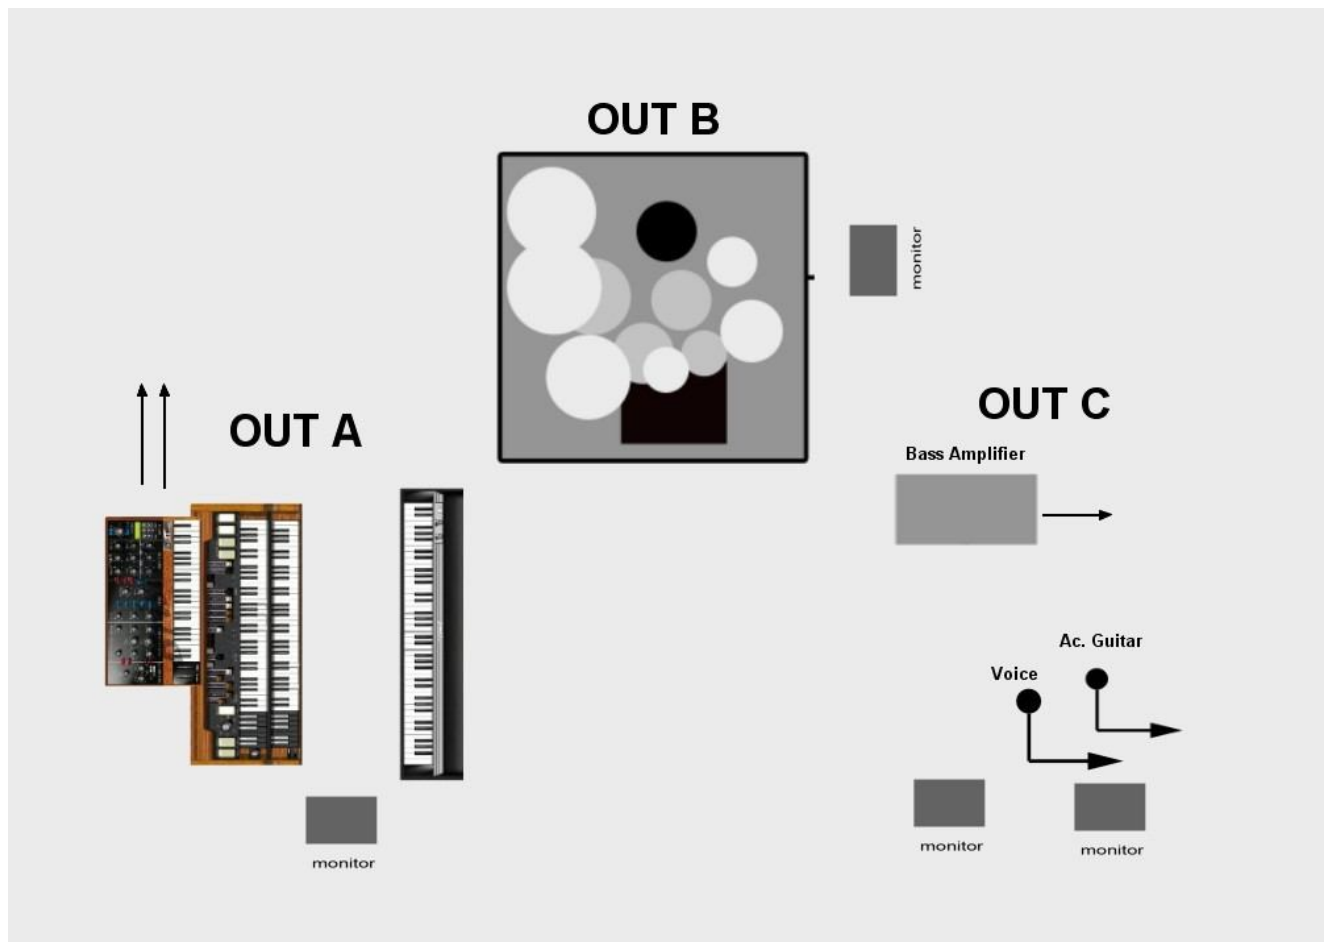

CLASSIC ELP TRIBUTE
SHOW 2010/2011

OUT A			
Keyboards	2 channels	2 DI box requested	
OUT B		<i>minimum</i>	<i>optimal</i>
Drums	3/8 channels	3 mic (1 kick, 2 pan.)	8 mic (1kick, 1 hihat, 1 snare, 1 tom, 2 timp, 2 pan)
OUT C			
Voice	1 channel	1 mic	
Bass	1 channel	1 line OUT (XLR)	
Acoustic guitar	1 channel	1 DI box requested	

4 stage monitors requested
Drum platform NOT requested
1 mic + stand for presentations near A